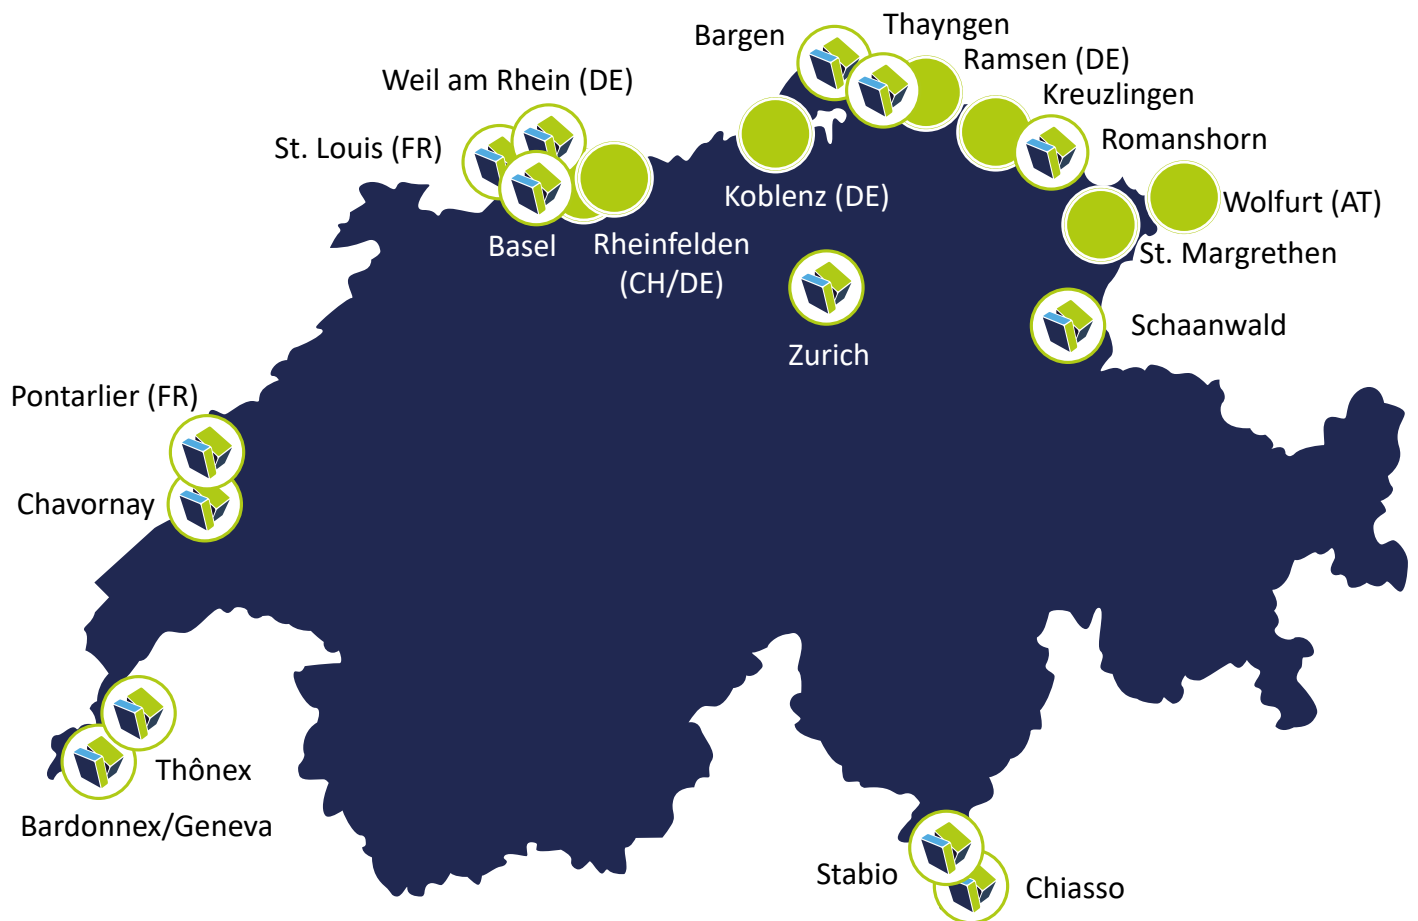

Our customs offices.